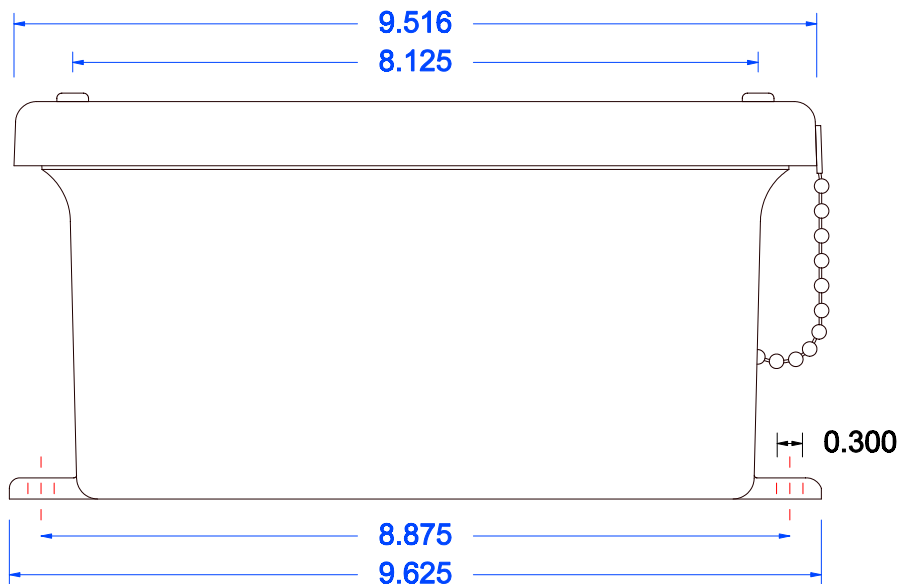

Left Side

#10" SS BEAD CHAIN

Right Side

Front & Back Side

Inside

Construction

- Fiberglass reinforced polyester
- Continuous poured urethane cover gasket
- Standard color - Glacier Gray™
- Integral mounting feet
- Captive stainless steel cover screws
- Stainless steel retaining chains
- Connector Type Heyco 3216
- Fits cable diameter .170 - .470 inch

Note: \oplus = Possible punch locations

\vdots = Mounting Holes Centers
 \vdots .3 inch Diameter Holes

CONTROLWEIGH		
Fiberglass J-Box Punch Locations		
SCALE: NONE	APPROVED BY:	DRAWN BY H. Schwartz
DATE: 2/24/04		REVISED
Model# R8-4		R8-004