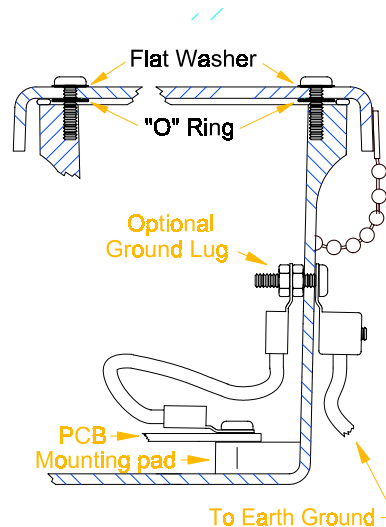

Left Side

#10" SS BEAD CHAIN

Right Side

Front & Back Side

Inside

Construction

- Fiberglass reinforced polyester
- Continuous poured urethane cover gasket
- Standard color - Glacier Gray™
- Integral mounting feet
- Captive stainless steel cover screws
- Stainless steel retaining chains
- Connector Type Heyco 3216
- Fits cable diameter .170 - .470 inch

Note: \oplus = Possible punch locations

\vdots = Mounting Holes Centers
 \vdots .3 inch Diameter Holes

CONTROLWEIGH		
Fiberglass J-Box Punch Locations		
SCALE: NONE	APPROVED BY:	DRAWN BY H. Schwartz
DATE: 2/24/04		REVISED
Model# R8-4		R8-004