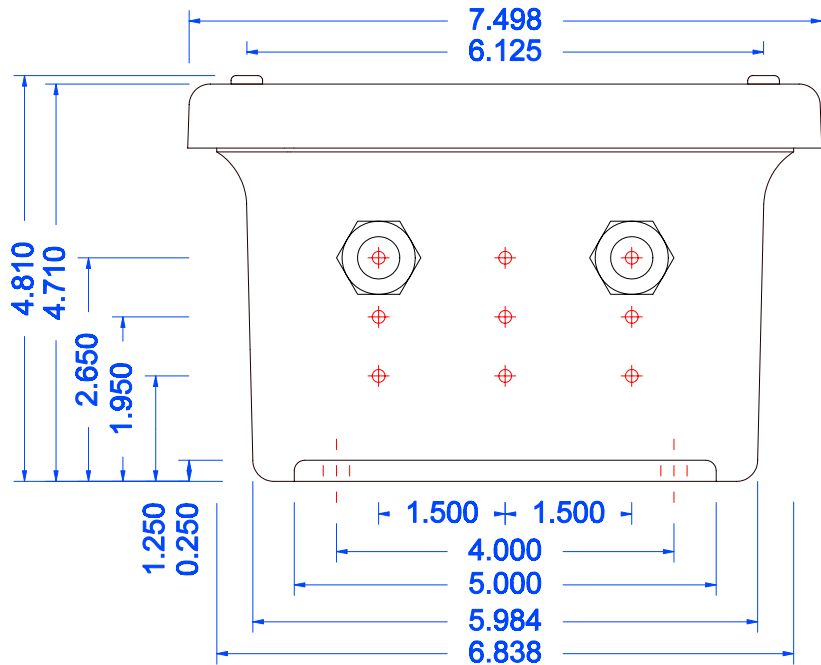

Left Side

#10" SS BEAD CHAIN

Right Side

Front & Back Side

Inside

Construction

- Fiberglass reinforced polyester
- Continuous poured urethane cover gasket
- Standard color - Glacier Gray™
- Integral mounting feet
- Captive stainless steel cover screws
- Stainless steel retaining chains
- Connector Type Heyco 3216
- Fits cable diameter .170 - .470 inch

Note: \oplus = Possible punch locations

\vdots = Mounting Holes Centers
 \vdots .3 inch Diameter Holes

CONTROLWEIGH		
Fiberglass J-Box Punch Locations		
SCALE: NONE	APPROVED BY:	DRAWN BY H. Schwartz
DATE: 2/24/04		REVISED
Model# R8-4		R8-004