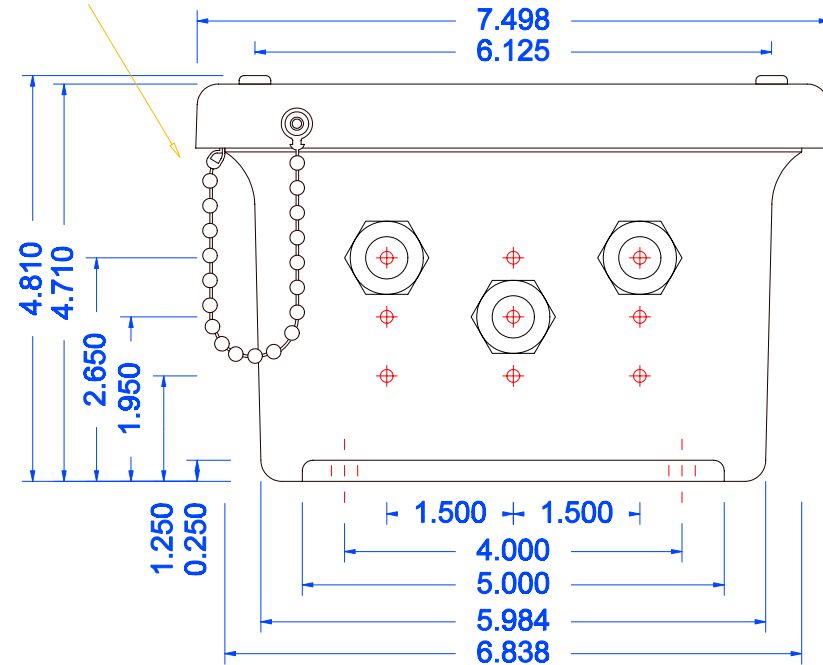

Left Side

#10" SS BEAD CHAIN

Right Side

Front & Back Side

Inside

Construction

- Fiberglass reinforced polyester
- Continuous poured urethane cover gasket
- Standard color - Glacier Gray™
- Integral mounting feet
- Captive stainless steel cover screws
- Stainless steel retaining chains
- Connector Type Heyco 3216
- Fits cable diameter .170 - .470 inch

Note: \oplus = Possible punch locations

\vdots = Mounting Holes Centers
 \vdots .3 inch Diameter Holes

CONTROLWEIGH		
Fiberglass J-Box Punch Locations		
SCALE: NONE	APPROVED BY:	DRAWN BY H. Schwartz
DATE: 2/24/04		REVISED
Model# R8-4		R8-004