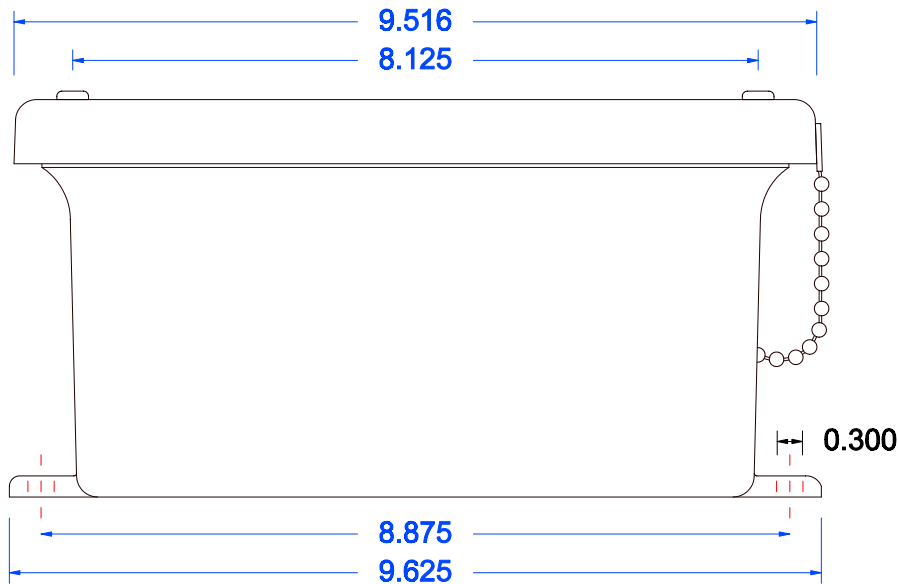

Left Side

#10" SS BEAD CHAIN

Right Side

Front & Back Side

Inside

Construction

- Fiberglass reinforced polyester
- Continuous poured urethane cover gasket
- Standard color - Glacier Gray™
- Integral mounting feet
- Captive stainless steel cover screws
- Stainless steel retaining chains
- Connector Type Heyco 3216
- Fits cable diameter .170 - .470 inch

Note: ⊕ = Possible punch locations

⋮ = Mounting Holes Centers
.3 inch Diameter Holes

CONTROLWEIGH		
Fiberglass J-Box Punch Locations		
SCALE: NONE	APPROVED BY:	DRAWN BY: H. Schwartz
DATE: 2/24/04		REVISED
Model# R8-6		R8-006