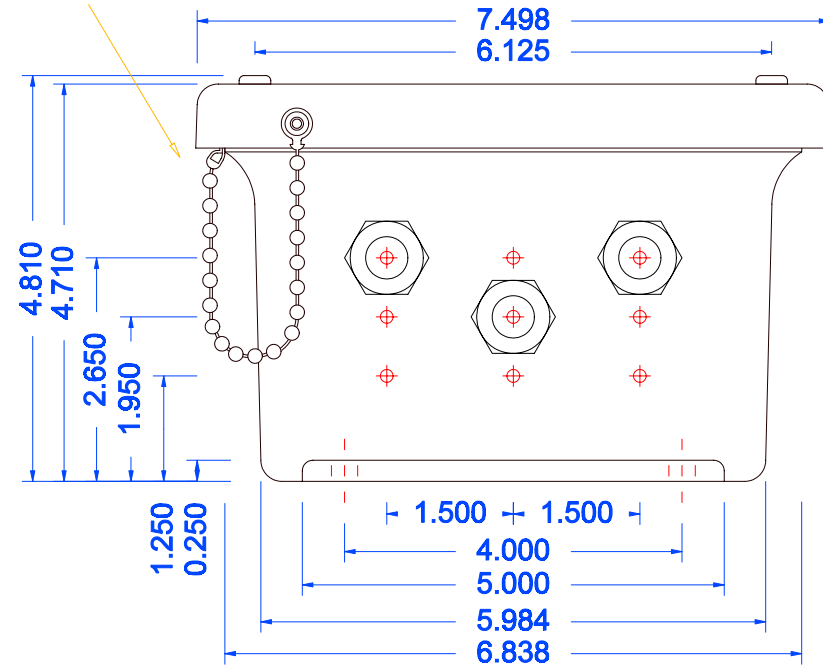

Left Side

#10" SS BEAD CHAIN

Right Side

Front & Back Side

Inside

Construction

- Fiberglass reinforced polyester
- Continuous poured urethane cover gasket
- Standard color - Glacier Gray™
- Integral mounting feet
- Captive stainless steel cover screws
- Stainless steel retaining chains
- Connector Type Heyco 3216
- Fits cable diameter .170 - .470 inch

Note: ⊕ = Possible punch locations

⋮ = Mounting Holes Centers
.3 inch Diameter Holes

CONTROLWEIGH		
Fiberglass J-Box Punch Locations		
SCALE: NONE	APPROVED BY:	DRAWN BY: H. Schwartz
DATE: 2/24/04		REVISED
Model# R8-6		R8-006