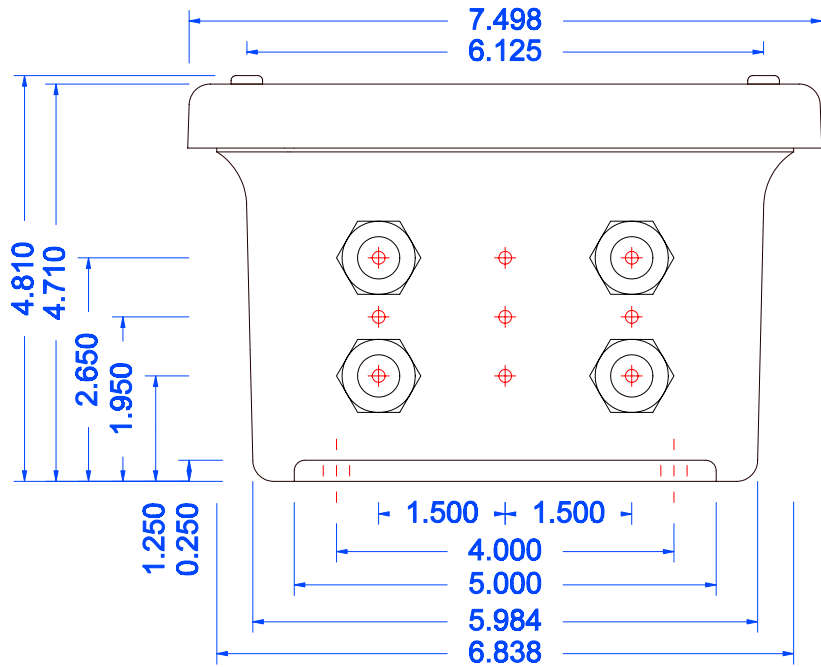

Left Side

#10" SS BEAD CHAIN

Right Side

Front & Back Side

Inside

Construction

- Fiberglass reinforced polyester
- Continuous poured urethane cover gasket
- Standard color - Glacier Gray™
- Integral mounting feet
- Captive stainless steel cover screws
- Stainless steel retaining chains
- Connector Type Heyco 3216
- Fits cable diameter .170 - .470 inch

Note: ⊕ = Possible punch locations

⋮ = Mounting Holes Centers
.3 inch Diameter Holes

CONTROLWEIGH		
Fiberglass J-Box Punch Locations		
SCALE: NONE	APPROVED BY:	DRAWN BY: H. Schwartz
DATE: 2/24/04		REVISED
Model# R8-6		R8-006