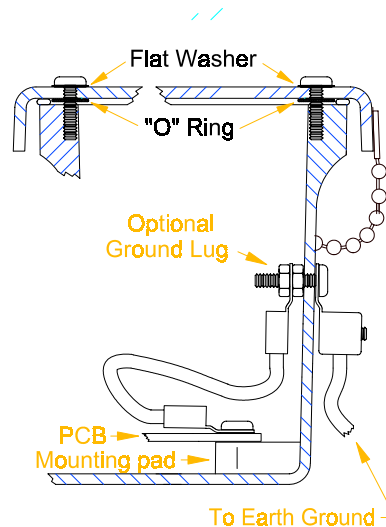

Left Side

#10" SS BEAD CHAIN

Right Side

Front & Back Side

Inside

Construction

- Fiberglass reinforced polyester
- Continuous poured urethane cover gasket
- Standard color - Glacier Gray™
- Integral mounting feet
- Captive stainless steel cover screws
- Stainless steel retaining chains
- Connector Type Heyco 3216
- Fits cable diameter .170 - .470 inch

Note: ⊕ = Possible punch locations

⋮ = Mounting Holes Centers
.3 inch Diameter Holes

CONTROLWEIGH		
Fiberglass J-Box Punch Locations		
SCALE: NONE	APPROVED BY:	DRAWN BY: H. Schwartz
DATE: 2/24/04		REVISED
Model# R8-6		R8-006