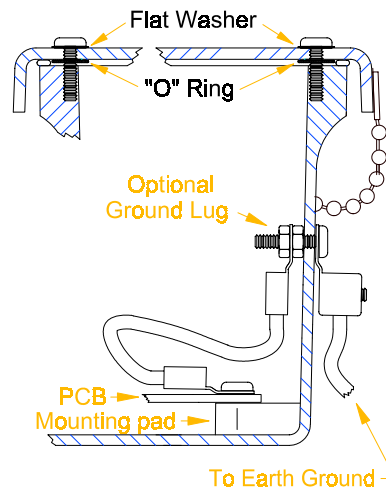

Left Side

#10" SS BEAD CHAIN

Right Side

Front & Back Side

Inside

Construction

- Fiberglass reinforced polyester
- Continuous poured urethane cover gasket
- Standard color - Glacier Gray™
- Integral mounting feet
- Captive stainless steel cover screws
- Stainless steel retaining chains
- Connector Type Heyco 3216
- Fits cable diameter .170 - .470 inch

Note: ⊕ = Possible punch locations

⋮ = Mounting Holes Centers
.3 inch Diameter Holes

CONTROLWEIGH		
Fiberglass J-Box Punch Locations		
SCALE: NONE	APPROVED BY:	DRAWN BY H. Schwartz
DATE: 2/24/04		REVISED
Model# R8-8		R8-008