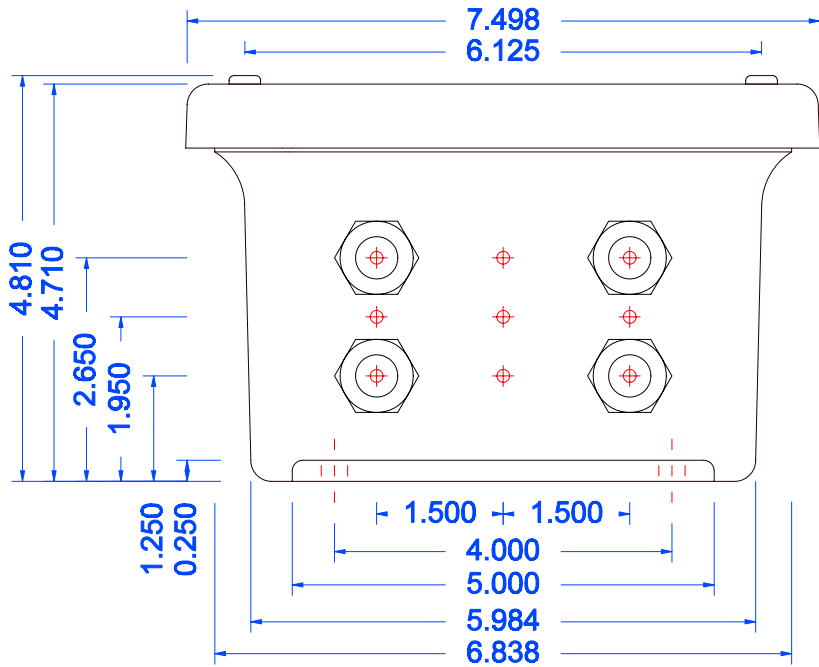

### Left Side

#10" SS BEAD CHAIN

### Right Side

### Construction

- Fiberglass reinforced polyester
- Continuous poured urethane cover gasket
- Standard color - Glacier Gray™
- Integral mounting feet
- Captive stainless steel cover screws
- Stainless steel retaining chains
- Connector Type Heyco 3216
- Fits cable diameter .170 - .470 inch

Note:  $\oplus$  = Possible punch locations

⋮ = Mounting Holes Centers  
 | = .3 inch Diameter Holes

<b>CONTROLWEIGH</b>		
Fiberglass J-Box Punch Locations		
SCALE: NONE	APPROVED BY:	DRAWN BY H. Schwartz
DATE: 2/24/04		REVISED
<b>Model# R8-8</b>		<b>R8-008</b>