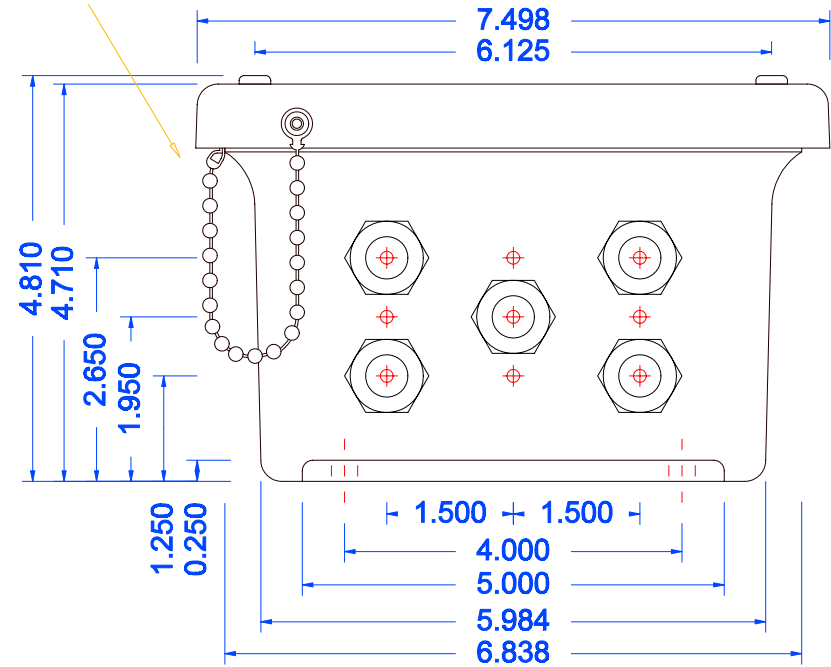

### Left Side

#10" SS BEAD CHAIN

### Right Side

### Construction

- Fiberglass reinforced polyester
- Continuous poured urethane cover gasket
- Standard color - Glacier Gray™
- Integral mounting feet
- Captive stainless steel cover screws
- Stainless steel retaining chains
- Connector Type Heyco 3216
- Fits cable diameter .170 - .470 inch

Note:  $\oplus$  = Possible punch locations

⋮ = Mounting Holes Centers  
 | = .3 inch Diameter Holes

<b>CONTROLWEIGH</b>		
Fiberglass J-Box Punch Locations		
SCALE: NONE	APPROVED BY:	DRAWN BY H. Schwartz
DATE: 2/24/04		REVISED
<b>Model# R8-8</b>		<b>R8-008</b>