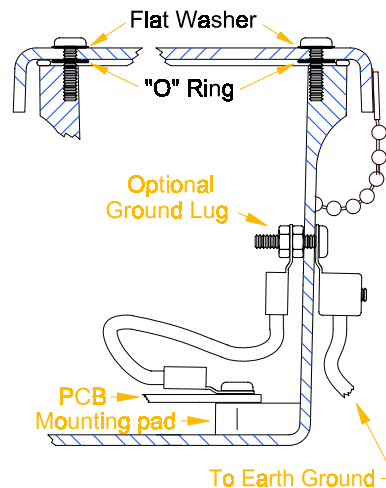

### Left Side

#10" SS BEAD CHAIN

### Right Side

### Construction

- Fiberglass reinforced polyester
- Continuous poured urethane cover gasket
- Standard color - Glacier Gray™
- Integral mounting feet
- Captive stainless steel cover screws
- Stainless steel retaining chains
- Connector Type Heyco 3216
- Fits cable diameter .170 - .470 inch