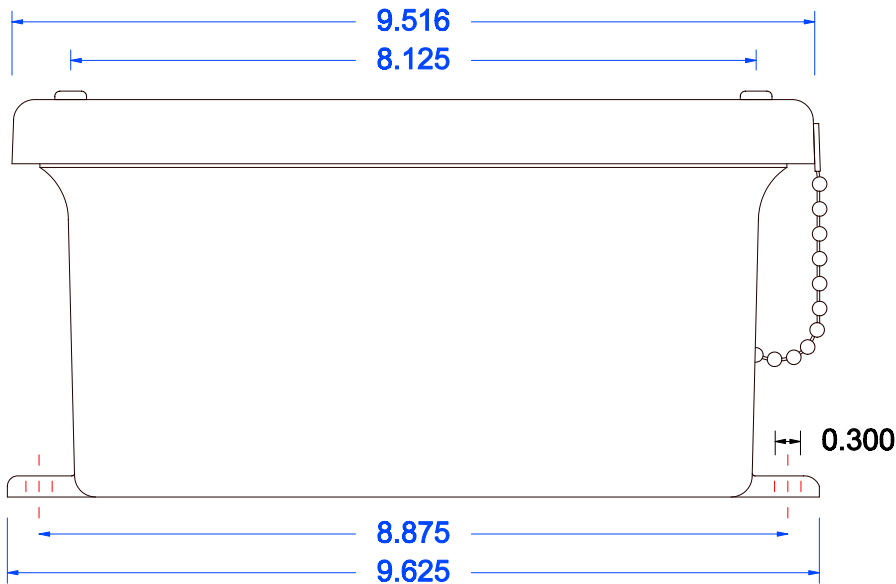

Front & Back Side