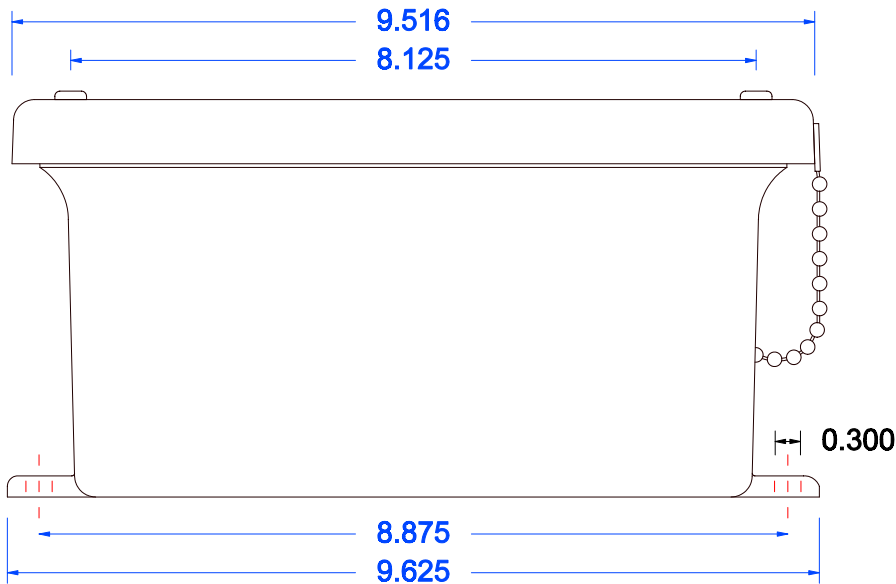

Left Side

#10" SS BEAD CHAIN

Right Side

Front & Back Side

Inside

Construction

- Fiberglass reinforced polyester
- Continuous poured urethane cover gasket
- Standard color - Glacier Gray™
- Integral mounting feet
- Captive stainless steel cover screws
- Stainless steel retaining chains
- Connector Type Heyco 3216
- Fits cable diameter .170 - .470 inch

Note: ⊕ = Possible punch locations

⋮ = Mounting Holes Centers
.3 inch Diameter Holes

CONTROLWEIGH		
Fiberglass J-Box Punch Locations		
SCALE: NONE	APPROVED BY:	DRAWN BY H. Schwartz
DATE: 2/24/04		REVISED
Model# R8-8		R8-008