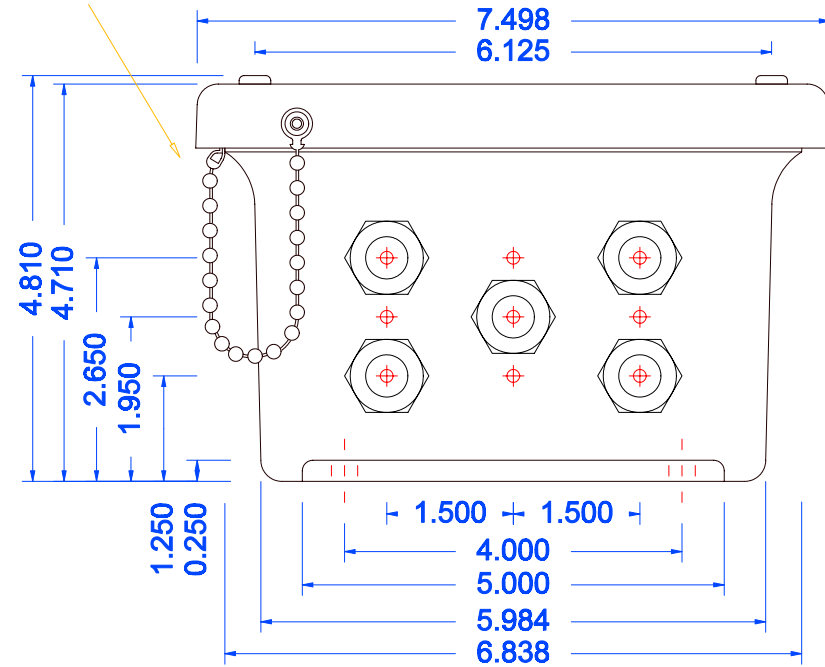

Left Side

#10" SS BEAD CHAIN

Right Side

Front & Back Side

Inside

Construction

- Fiberglass reinforced polyester
- Continuous poured urethane cover gasket
- Standard color - Glacier Gray™
- Integral mounting feet
- Captive stainless steel cover screws
- Stainless steel retaining chains
- Connector Type Heyco 3216
- Fits cable diameter .170 - .470 inch

Note: ⊕ = Possible punch locations

⋮ = Mounting Holes Centers
.3 inch Diameter Holes

CONTROLWEIGH		
Fiberglass J-Box Punch Locations		
SCALE: NONE	APPROVED BY:	DRAWN BY H. Schwartz
DATE: 2/24/04		REVISED
Model# R8-8		R8-008