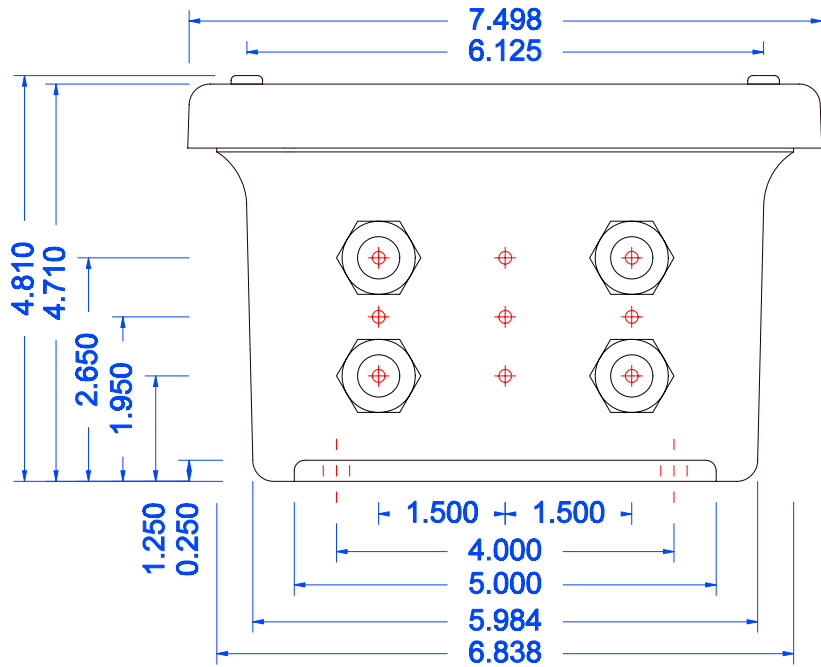

Left Side

#10" SS BEAD CHAIN

Right Side

Front & Back Side

Inside

Construction

- Fiberglass reinforced polyester
- Continuous poured urethane cover gasket
- Standard color - Glacier Gray™
- Integral mounting feet
- Captive stainless steel cover screws
- Stainless steel retaining chains
- Connector Type Heyco 3216
- Fits cable diameter .170 - .470 inch

Note: ⊕ = Possible punch locations

⋮ = Mounting Holes Centers
.3 inch Diameter Holes

CONTROLWEIGH		
Fiberglass J-Box Punch Locations		
SCALE: NONE	APPROVED BY:	DRAWN BY H. Schwartz
DATE: 2/24/04		REVISED
Model# R8-8		R8-008