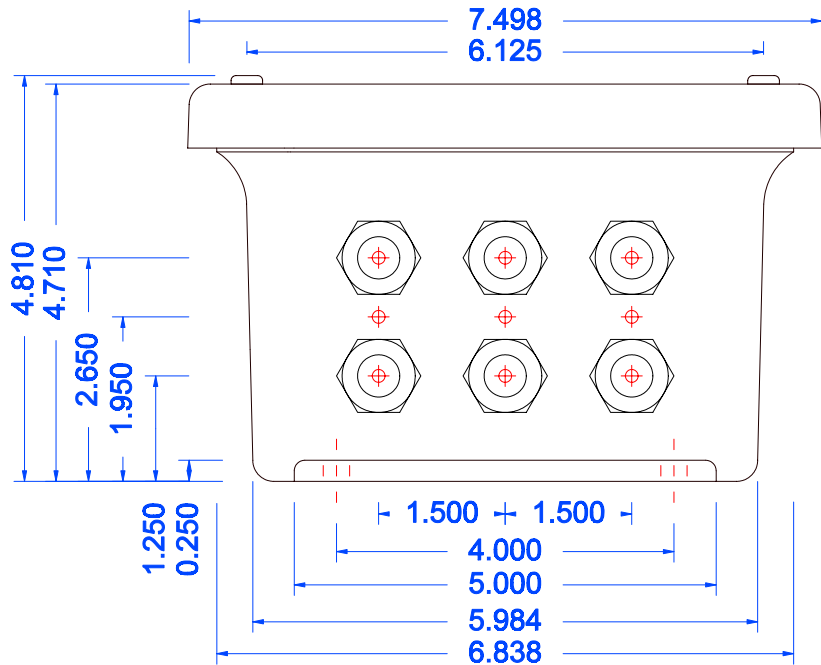

Left Side

#10" SS BEAD CHAIN

Right Side

Front & Back Side

Inside

Construction

- Fiberglass reinforced polyester
- Continuous poured urethane cover gasket
- Standard color - Glacier Gray™
- Integral mounting feet
- Captive stainless steel cover screws
- Stainless steel retaining chains
- Connector Type Heyco 3216
- Fits cable diameter .170 - .470 inch

Note: ⊕ = Possible punch locations

⋮ = Mounting Holes Centers
.3 inch Diameter Holes

CONTROLWEIGH		
Fiberglass J-Box Punch Locations		
SCALE: NONE	APPROVED BY:	DRAWN BY H. Schwartz
DATE: 2/24/04		REVISED
Model# R8-10		R8-010