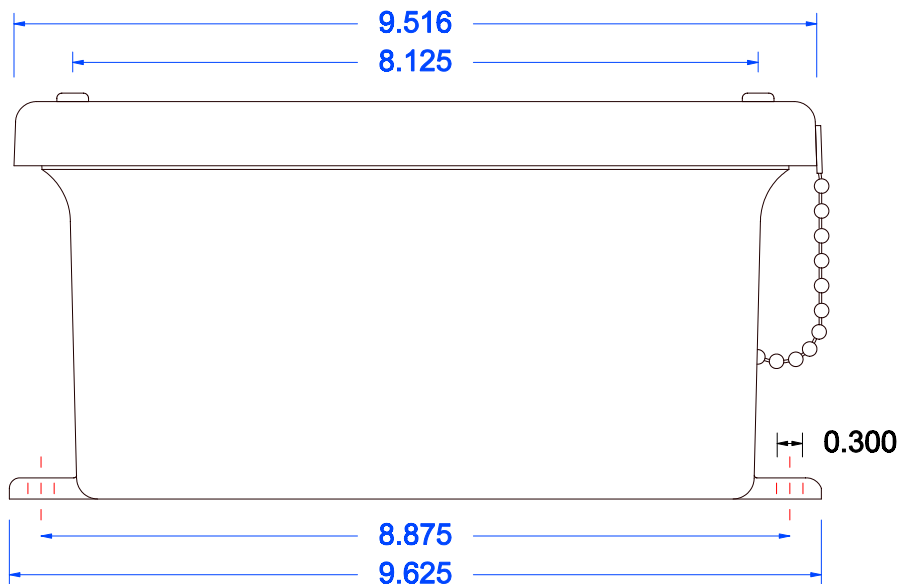

Left Side

#10" SS BEAD CHAIN

Right Side

Front & Back Side

Inside

Construction

- Fiberglass reinforced polyester
- Continuous poured urethane cover gasket
- Standard color - Glacier Gray™
- Integral mounting feet
- Captive stainless steel cover screws
- Stainless steel retaining chains
- Connector Type Heyco 3216
- Fits cable diameter .170 - .470 inch

Note: ⊕ = Possible punch locations

⋮ = Mounting Holes Centers
.3 inch Diameter Holes

CONTROLWEIGH		
Fiberglass J-Box Punch Locations		
SCALE: NONE	APPROVED BY:	DRAWN BY H. Schwartz
DATE: 2/24/04		REVISED
Model# R8-10		R8-010