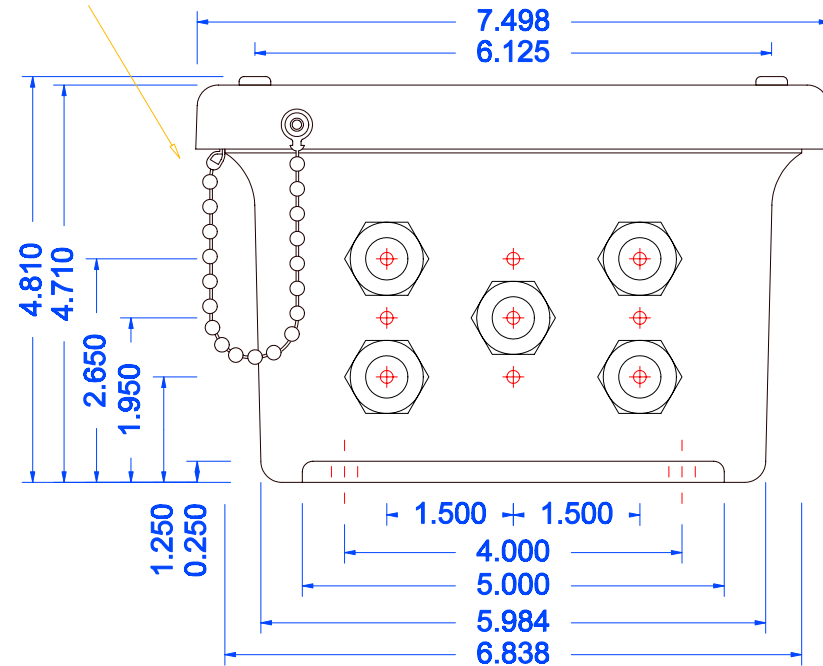

### Left Side

#10" SS BEAD CHAIN

### Right Side

### Construction

- Fiberglass reinforced polyester
- Continuous poured urethane cover gasket
- Standard color - Glacier Gray™
- Integral mounting feet
- Captive stainless steel cover screws
- Stainless steel retaining chains
- Connector Type Heyco 3216
- Fits cable diameter .170 - .470 inch

Note:  $\oplus$  = Possible punch locations

$\vdots$  = Mounting Holes Centers  
.3 inch Diameter Holes

<b>CONTROLWEIGH</b>		
Fiberglass J-Box Punch Locations		
SCALE: NONE	APPROVED BY:	DRAWN BY H. Schwartz
DATE: 2/24/04		REVISED
<b>Model# R8-10</b>		<b>R8-010</b>