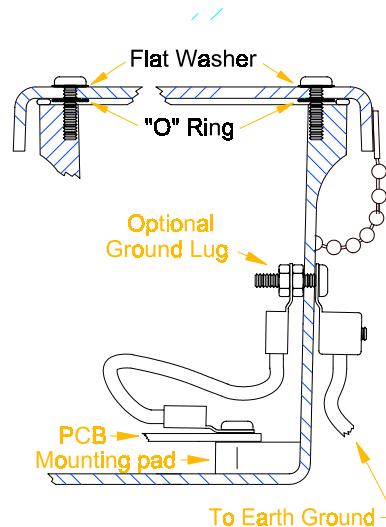

### Left Side

#10" SS BEAD CHAIN

### Right Side

### Construction

- Fiberglass reinforced polyester
- Continuous poured urethane cover gasket
- Standard color - Glacier Gray™
- Integral mounting feet
- Captive stainless steel cover screws
- Stainless steel retaining chains
- Connector Type Heyco 3216
- Fits cable diameter .170 - .470 inch