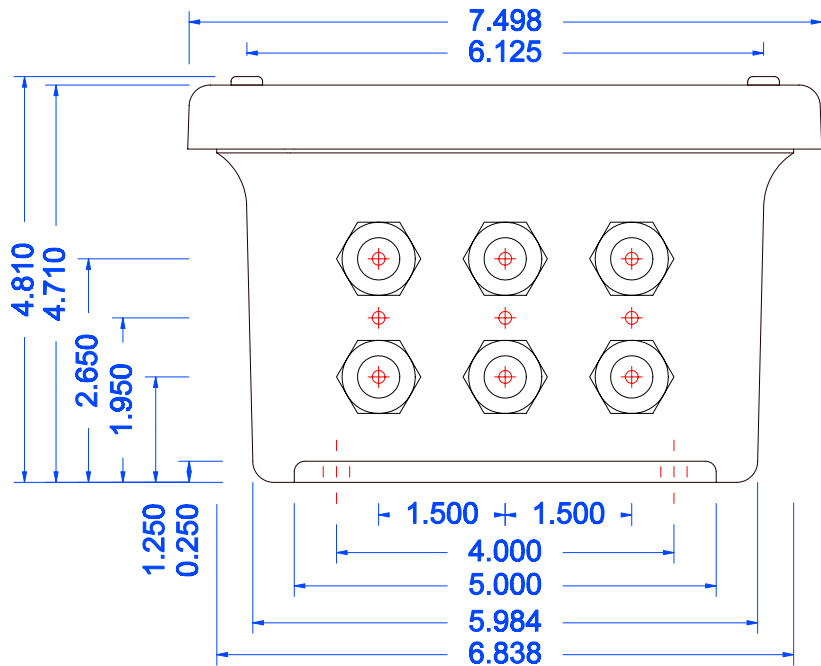

### Left Side

#10" SS BEAD CHAIN

### Right Side

### Construction

- Fiberglass reinforced polyester
- Continuous poured urethane cover gasket
- Standard color - Glacier Gray™
- Integral mounting feet
- Captive stainless steel cover screws
- Stainless steel retaining chains
- Connector Type Heyco 3216
- Fits cable diameter .170 - .470 inch

Note:  $\oplus$  = Possible punch locations

$\vdots$  = Mounting Holes Centers  
.3 inch Diameter Holes

<b>CONTROLWEIGH</b>		
Fiberglass J-Box Punch Locations		
SCALE: NONE	APPROVED BY:	DRAWN BY H. Schwartz
DATE: 2/24/04		REVISED
<b>Model# R8-10</b>		<b>R8-010</b>