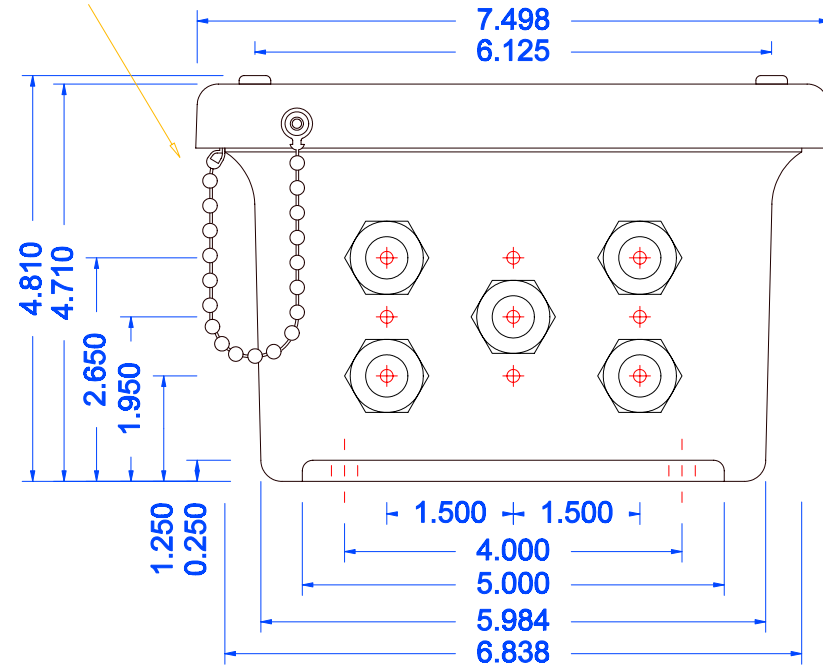

Left Side

#10" SS BEAD CHAIN

Right Side

Front & Back Side

Inside

Construction

- Fiberglass reinforced polyester
- Continuous poured urethane cover gasket
- Standard color - Glacier Gray™
- Integral mounting feet
- Captive stainless steel cover screws
- Stainless steel retaining chains
- Connector Type Heyco 3216
- Fits cable diameter .170 - .470 inch

Note: ⊕ = Possible punch locations

⋮ = Mounting Holes Centers
.3 inch Diameter Holes

CONTROLWEIGH		
Fiberglass J-Box Punch Locations		
SCALE: NONE	APPROVED BY:	DRAWN BY H. Schwartz
DATE: 2/24/04		REVISED
Model# R8-10		R8-010