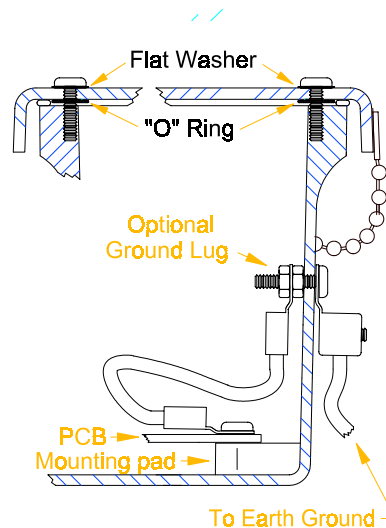

Left Side

#10" SS BEAD CHAIN

Right Side

Front & Back Side

Inside

Construction

- Fiberglass reinforced polyester
- Continuous poured urethane cover gasket
- Standard color - Glacier Gray™
- Integral mounting feet
- Captive stainless steel cover screws
- Stainless steel retaining chains
- Connector Type Heyco 3216
- Fits cable diameter .170 - .470 inch

Note: ⊕ = Possible punch locations

⋮ = Mounting Holes Centers
.3 inch Diameter Holes

CONTROLWEIGH		
Fiberglass J-Box Punch Locations		
SCALE: NONE	APPROVED BY:	DRAWN BY H. Schwartz
DATE: 2/24/04		REVISED
Model# R8-10		R8-010