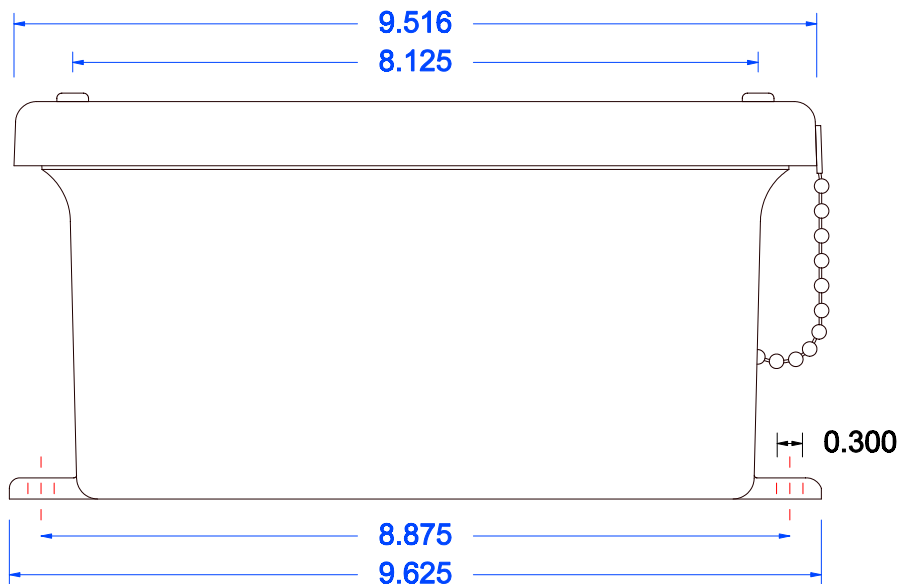

### Left Side

#10" SS BEAD CHAIN

### Right Side